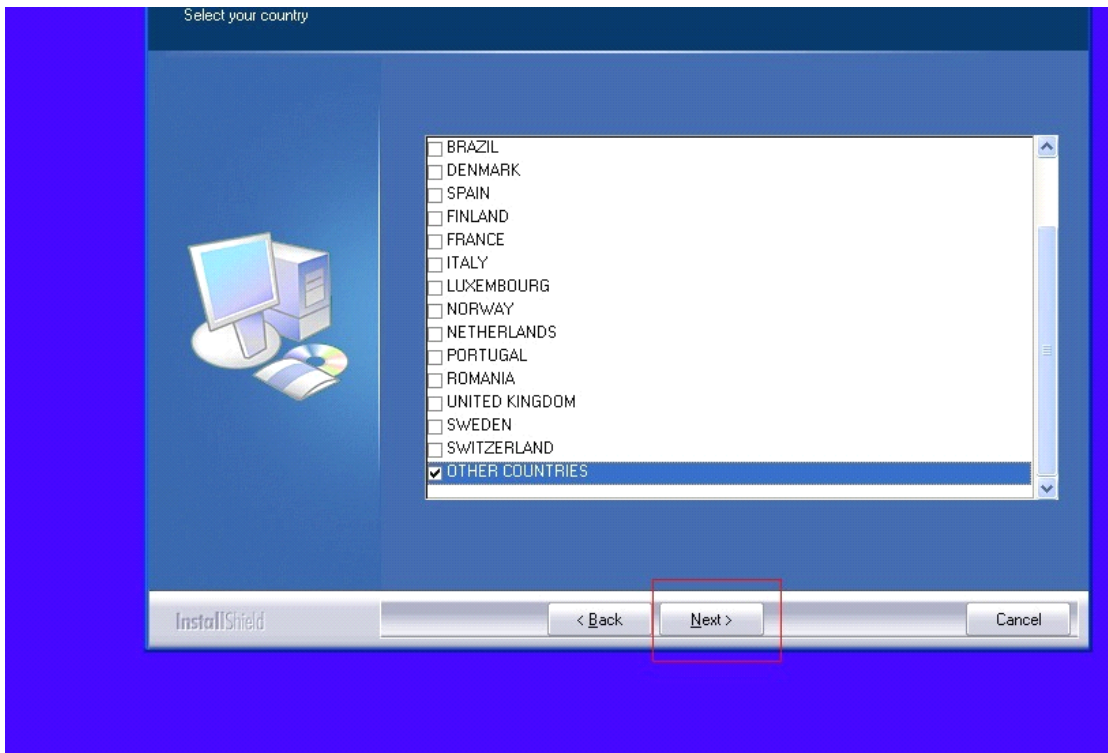

Renault can clip language available

The following screenshot shows you our Renault Can clip supported language

- GERMAN
- DANISH
- SPANISH
- FINNISH
- FRENCH
- ITALIAN
- NORWAY
- DUTCH
- PORTUGUESE
- ROMANIA
- ENGLISH
- SWEDISH