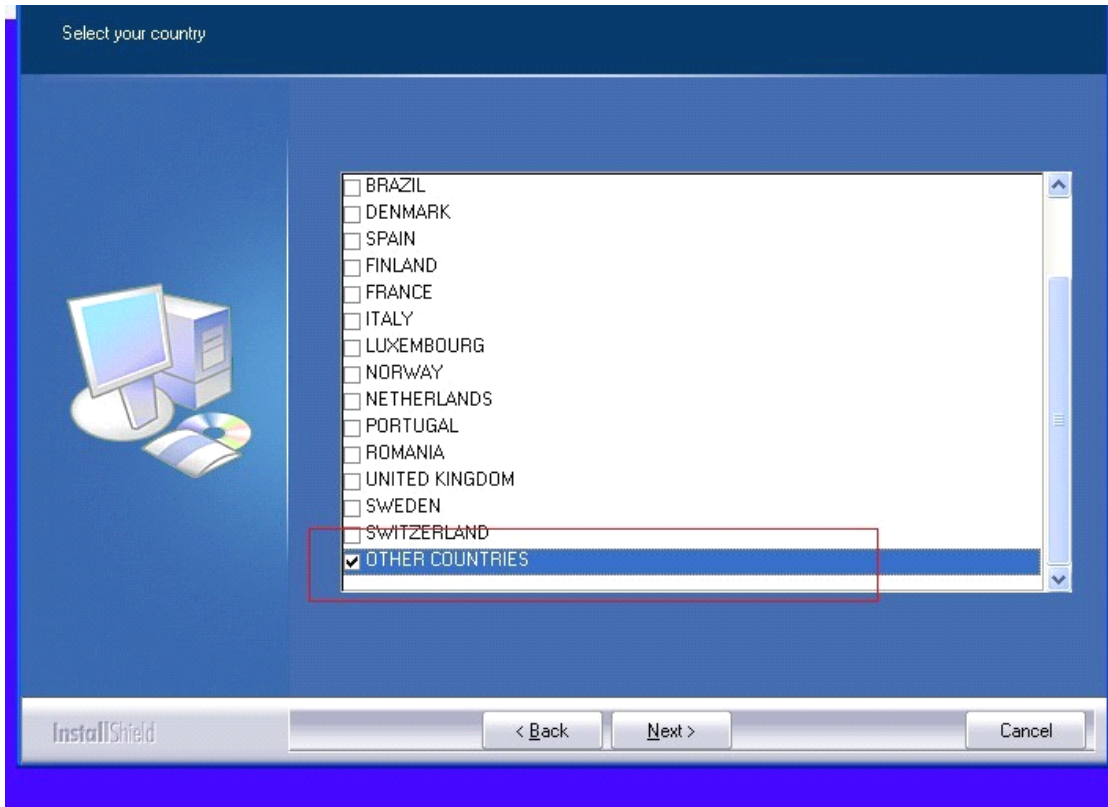

Renault can clip language available

The following screenshot shows you our Renault Can clip supported language

- GERMAN
- DANISH
- SPANISH
- FINNISH
- FRENCH
- ITALIAN
- NORWAY
- DUTCH
- PORTUGUESE
- ROMANIA
- ENGLISH
- SWEDISH